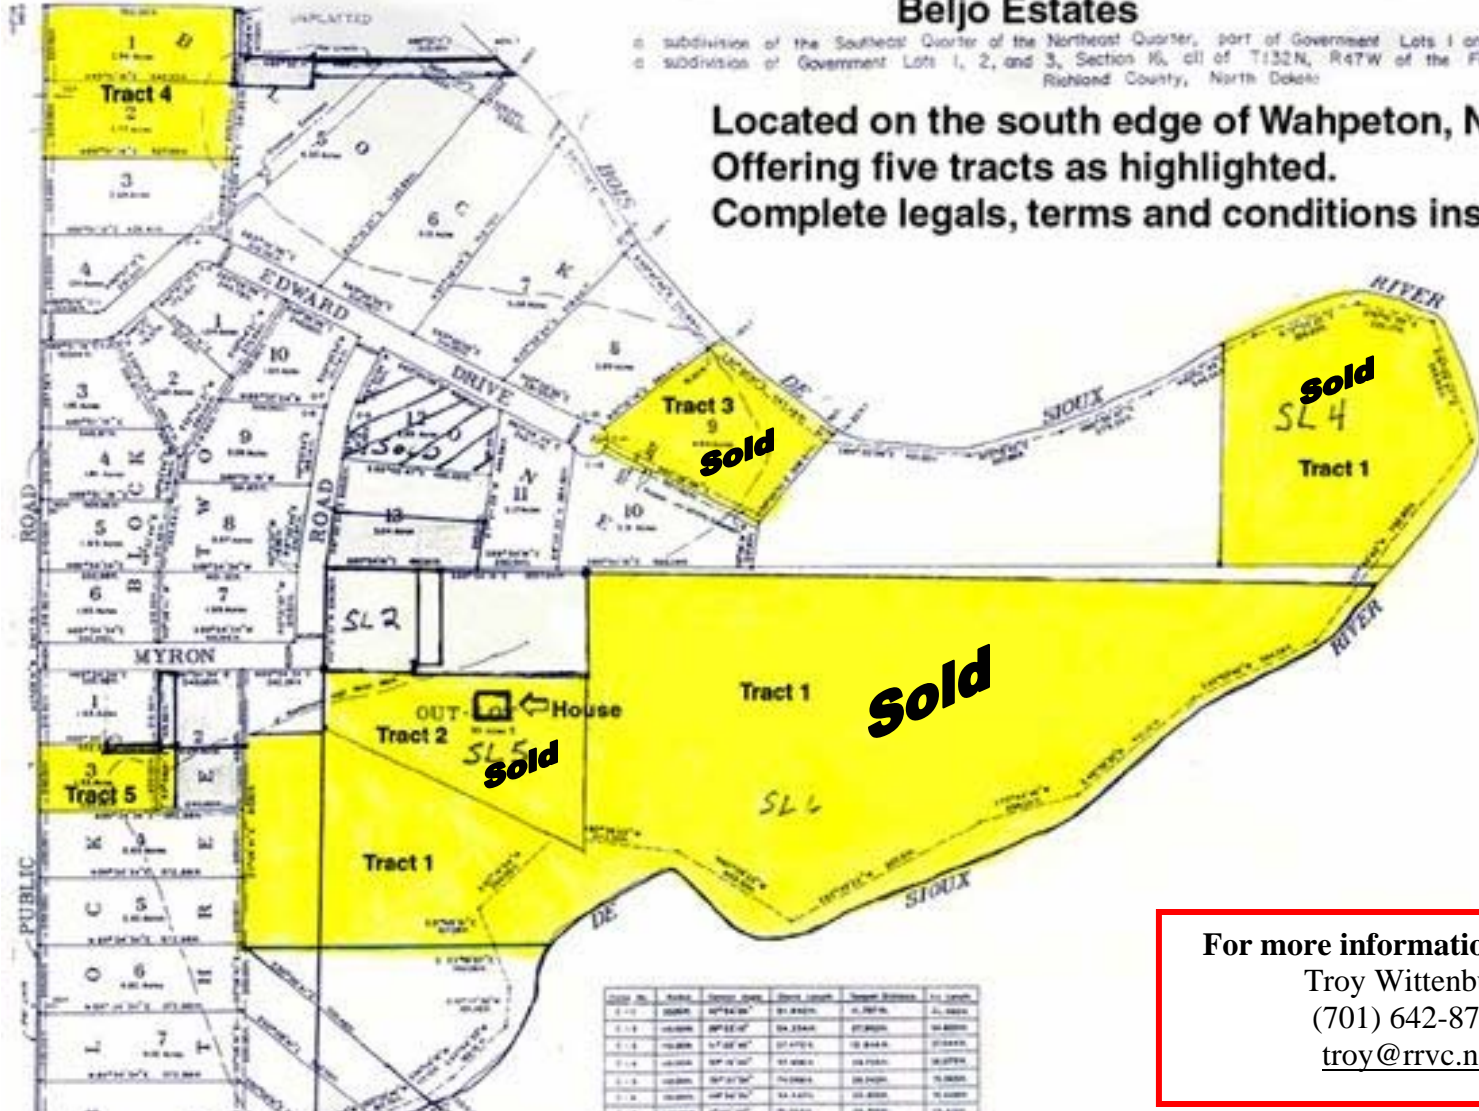

Beljo Estates

a subdivision of the Southeast Quarter of the Northeast Quarter, part of Government Lots 1 and 2, all of Section 17, a
 a subdivision of Government Lots 1, 2, and 3, Section 16, all of T132N, R47W of the Fifth P.M., Center Township
 Richland County, North Dakota

Located on the south edge of Wahpeton, ND
 Offering five tracts as highlighted.
 Complete legals, terms and conditions inside.

For more information contact:
 Troy Wittenburg
 (701) 642-8744
troy@rvc.net